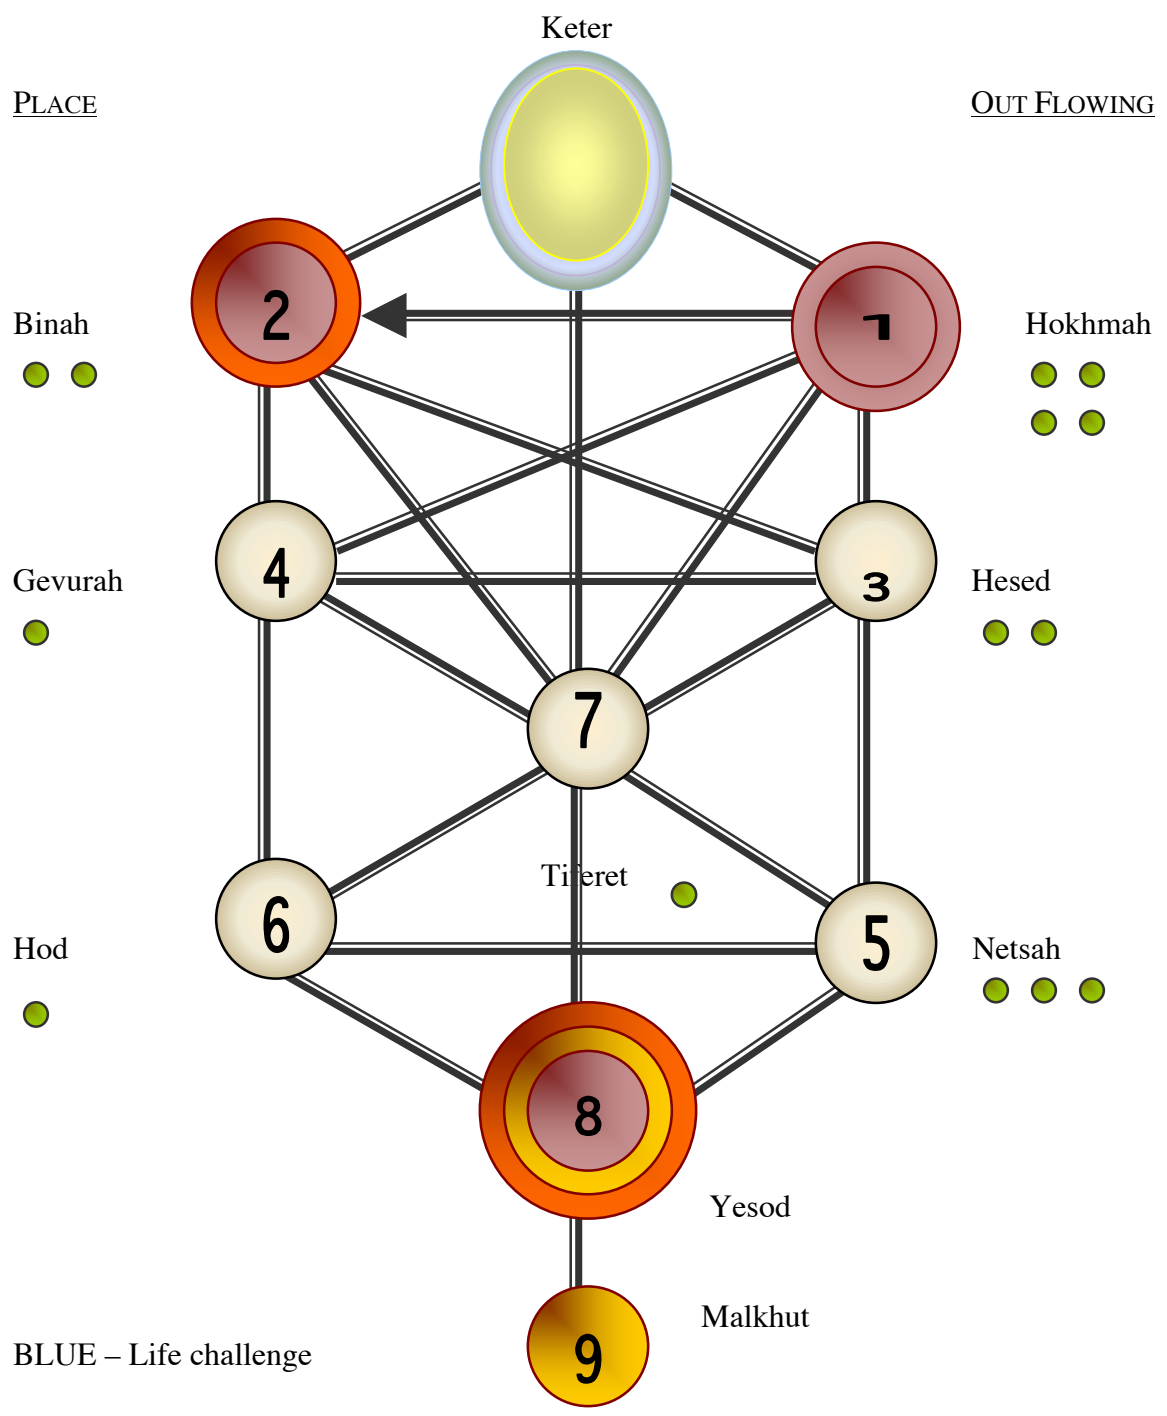

Steven Paul Jobs 2-24-1955

- BLUE – Life challenge
- RED - Core numbers
- YELLOW - Missing numbers in name asking for a deeper understanding
- ORANGE – Number asking for a deeper understanding
- GREEN – Frequency of numbers in name